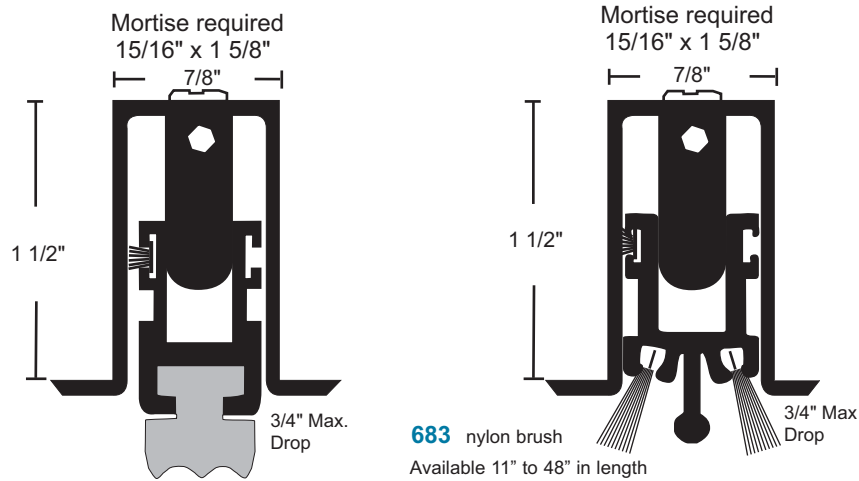

Automatic Door Bottoms - Heavy Duty Mortise

- Use with a threshold for maximum sealing capability
- Nylon brush recommended for carpet applications where no threshold is provided
- Specify the exact net length required to avoid field sizing.
Automatic Door Bottoms 36" and longer may be cut up to 4" in the field, under 36" should not be cut in the field, order net length.
- Clear anodized end caps furnished standard. DKB end caps available - please specify

All products this section

neoprene is black
nylon brush is gray
#4 x 5/8" SMS furnished

Fits Wood Fire Door Mortise Restrictions

423N neoprene

Available 11" to 48" in length
Available with lead insert for radiation shield - Specify "lead-lined"

683 nylon brush

Available 11" to 48" in length

All products this section

*up to 3 hrs. metal doors, 45 minute wood doors (does not fit mortise restrictions of some wood door manufacturers)

422N neoprene

Available 11" to 60" in length

Available with lead insert for radiation shield - specify "lead lined"

522N neoprene

Available 11" to 60" in length

682 nylon brush

Available 11" to 60" in length