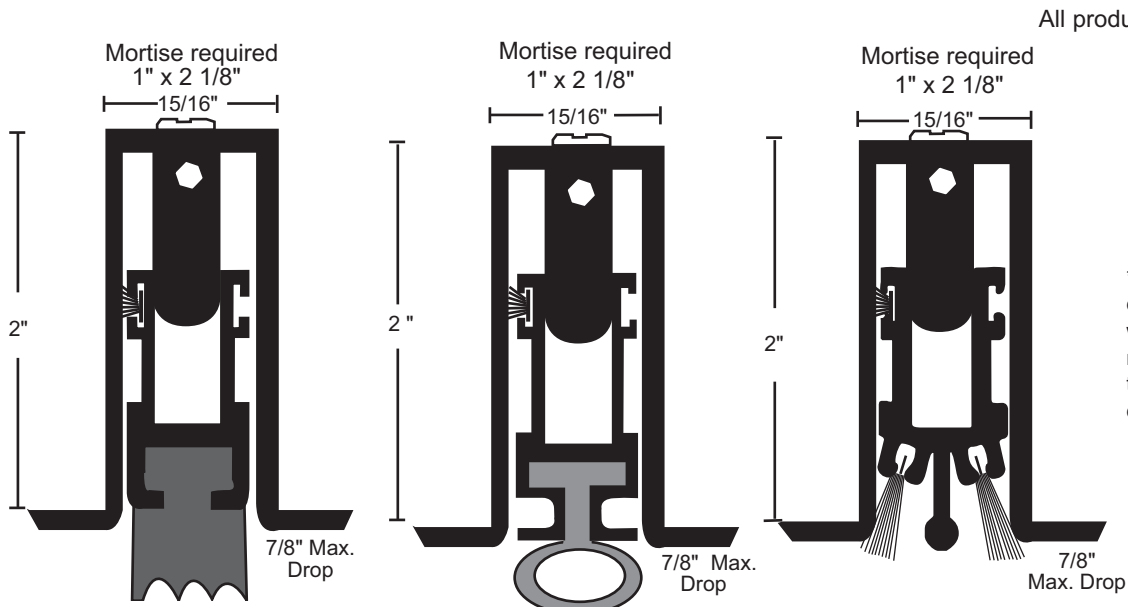

Automatic Door Bottoms - Heavy Duty Mortise

- Use with a threshold for maximum sealing capability
- Nylon brush recommended for carpet applications where no threshold is provided
- Specify the exact net length required to avoid field sizing.
Automatic Door Bottoms 36" and longer may be cut up to 4" in the field, under 36" should not be cut in the field, order net length.
- Clear anodized end caps furnished standard. DKB end caps available - please specify

All products this section

neoprene is black
nylon brush is gray
#4 x 5/8" SMS furnished

Fits Wood Fire Door Mortise Restrictions

423N neoprene

Available 11" to 48" in length
Available with lead insert for radiation shield - Specify "lead-lined"

683 nylon brush

Available 11" to 48" in length

All products this section

*up to 3 hrs. metal doors, 45 minute wood doors (does not fit mortise restrictions of some wood door manufacturers)

422N neoprene

Available 11" to 60" in length

Available with lead insert for radiation shield - specify "lead lined"

522N neoprene

Available 11" to 60" in length

682 nylon brush

Available 11" to 60" in length