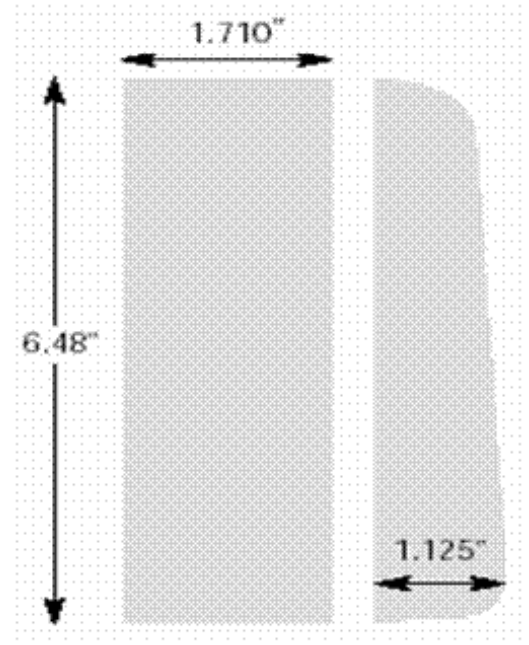

Mullion Mounted Wiegand Keypad - For use with Smartlock Plus or Smartlock Online

TA-1434

Features:

- Encapsulated Electronics
- Backlit Illuminated Hardened Keys
- Doorbell Key

Benefits:

- Durable in any environment
- Keys easy to see in poorly lit environment
- Doorbell key included for easy installation

TA-1434 Keypad Specifications:

- Wiegand Emulating
- Current Draw 68mA max
- **Operating voltage:** 12 Volts DC only
- **Size:** 1.71" x 6.48" x 1.125"
- **Relays:** 1 x (Form A) 1A/.5A @ 30V/125V
- - 20 degrees F to 130 degrees F

Applications:

Industrial, Commercial, Residential

Available Models:

Part # TA-1434-AL (Aluminum Finish)

Part # TA-1434-BZ (Bronze Finish)

*Both Mullion enclosures are certified by Builders Hardware Manufacturers Association, Inc. (BHMA)

360 Carlingview Dr.
Toronto, Ontario
Canada, M9W 5X9
Tel: (416) 798-0611
Fax: (416) 798-1349
www.kmthomas.com

Distributed by: